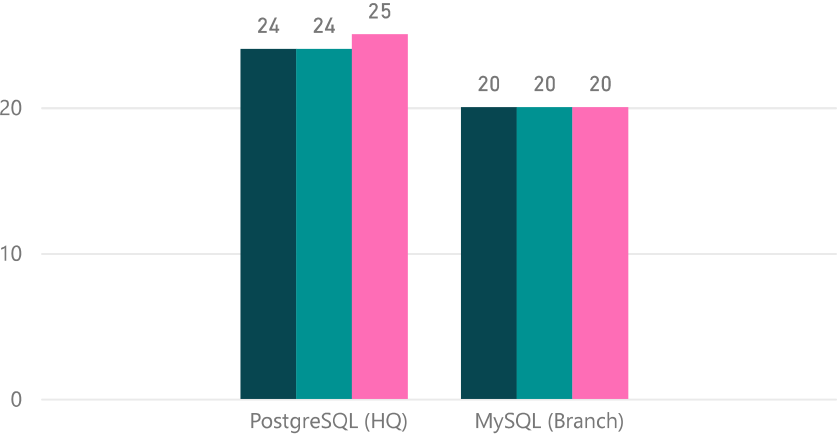

Clinic Activity Comparison: vs MySQL

DataBase	Patients	Doctors	Appointments
PostgreSQL (HQ)	24	24	25
MySQL (Branch)	20	20	20
Total	44	44	45

Appointments comparative

● Patients ● Doctors ● Appointments

MySQL (Branch)

25 Total Appointments PG 20 Total Appointments MySQL

PostgreSQL (HQ)

25 Total Appointments PG 20 Total Appointments MySQL